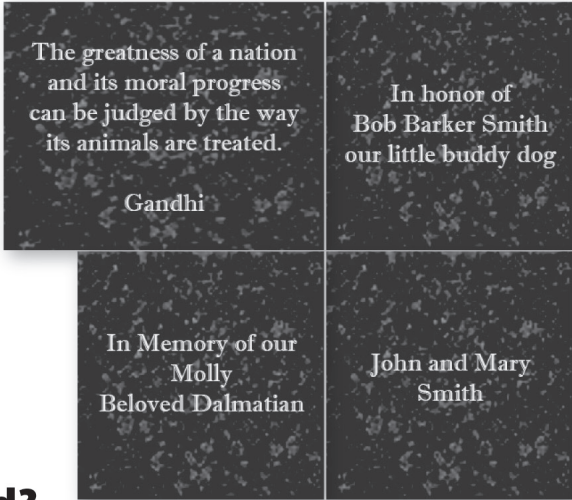

Support our NEW Panhandle Animal Shelter with "FOREVER TILES".....

A band of black granite tiles will wrap around the outside of the New Panhandle Animal Shelter with your unique message!

You may purchase one or more tiles engraved with your personalized message which may include your name, your children's names, your pet's name, poems, quotes, or memorials for beloved people or pets.